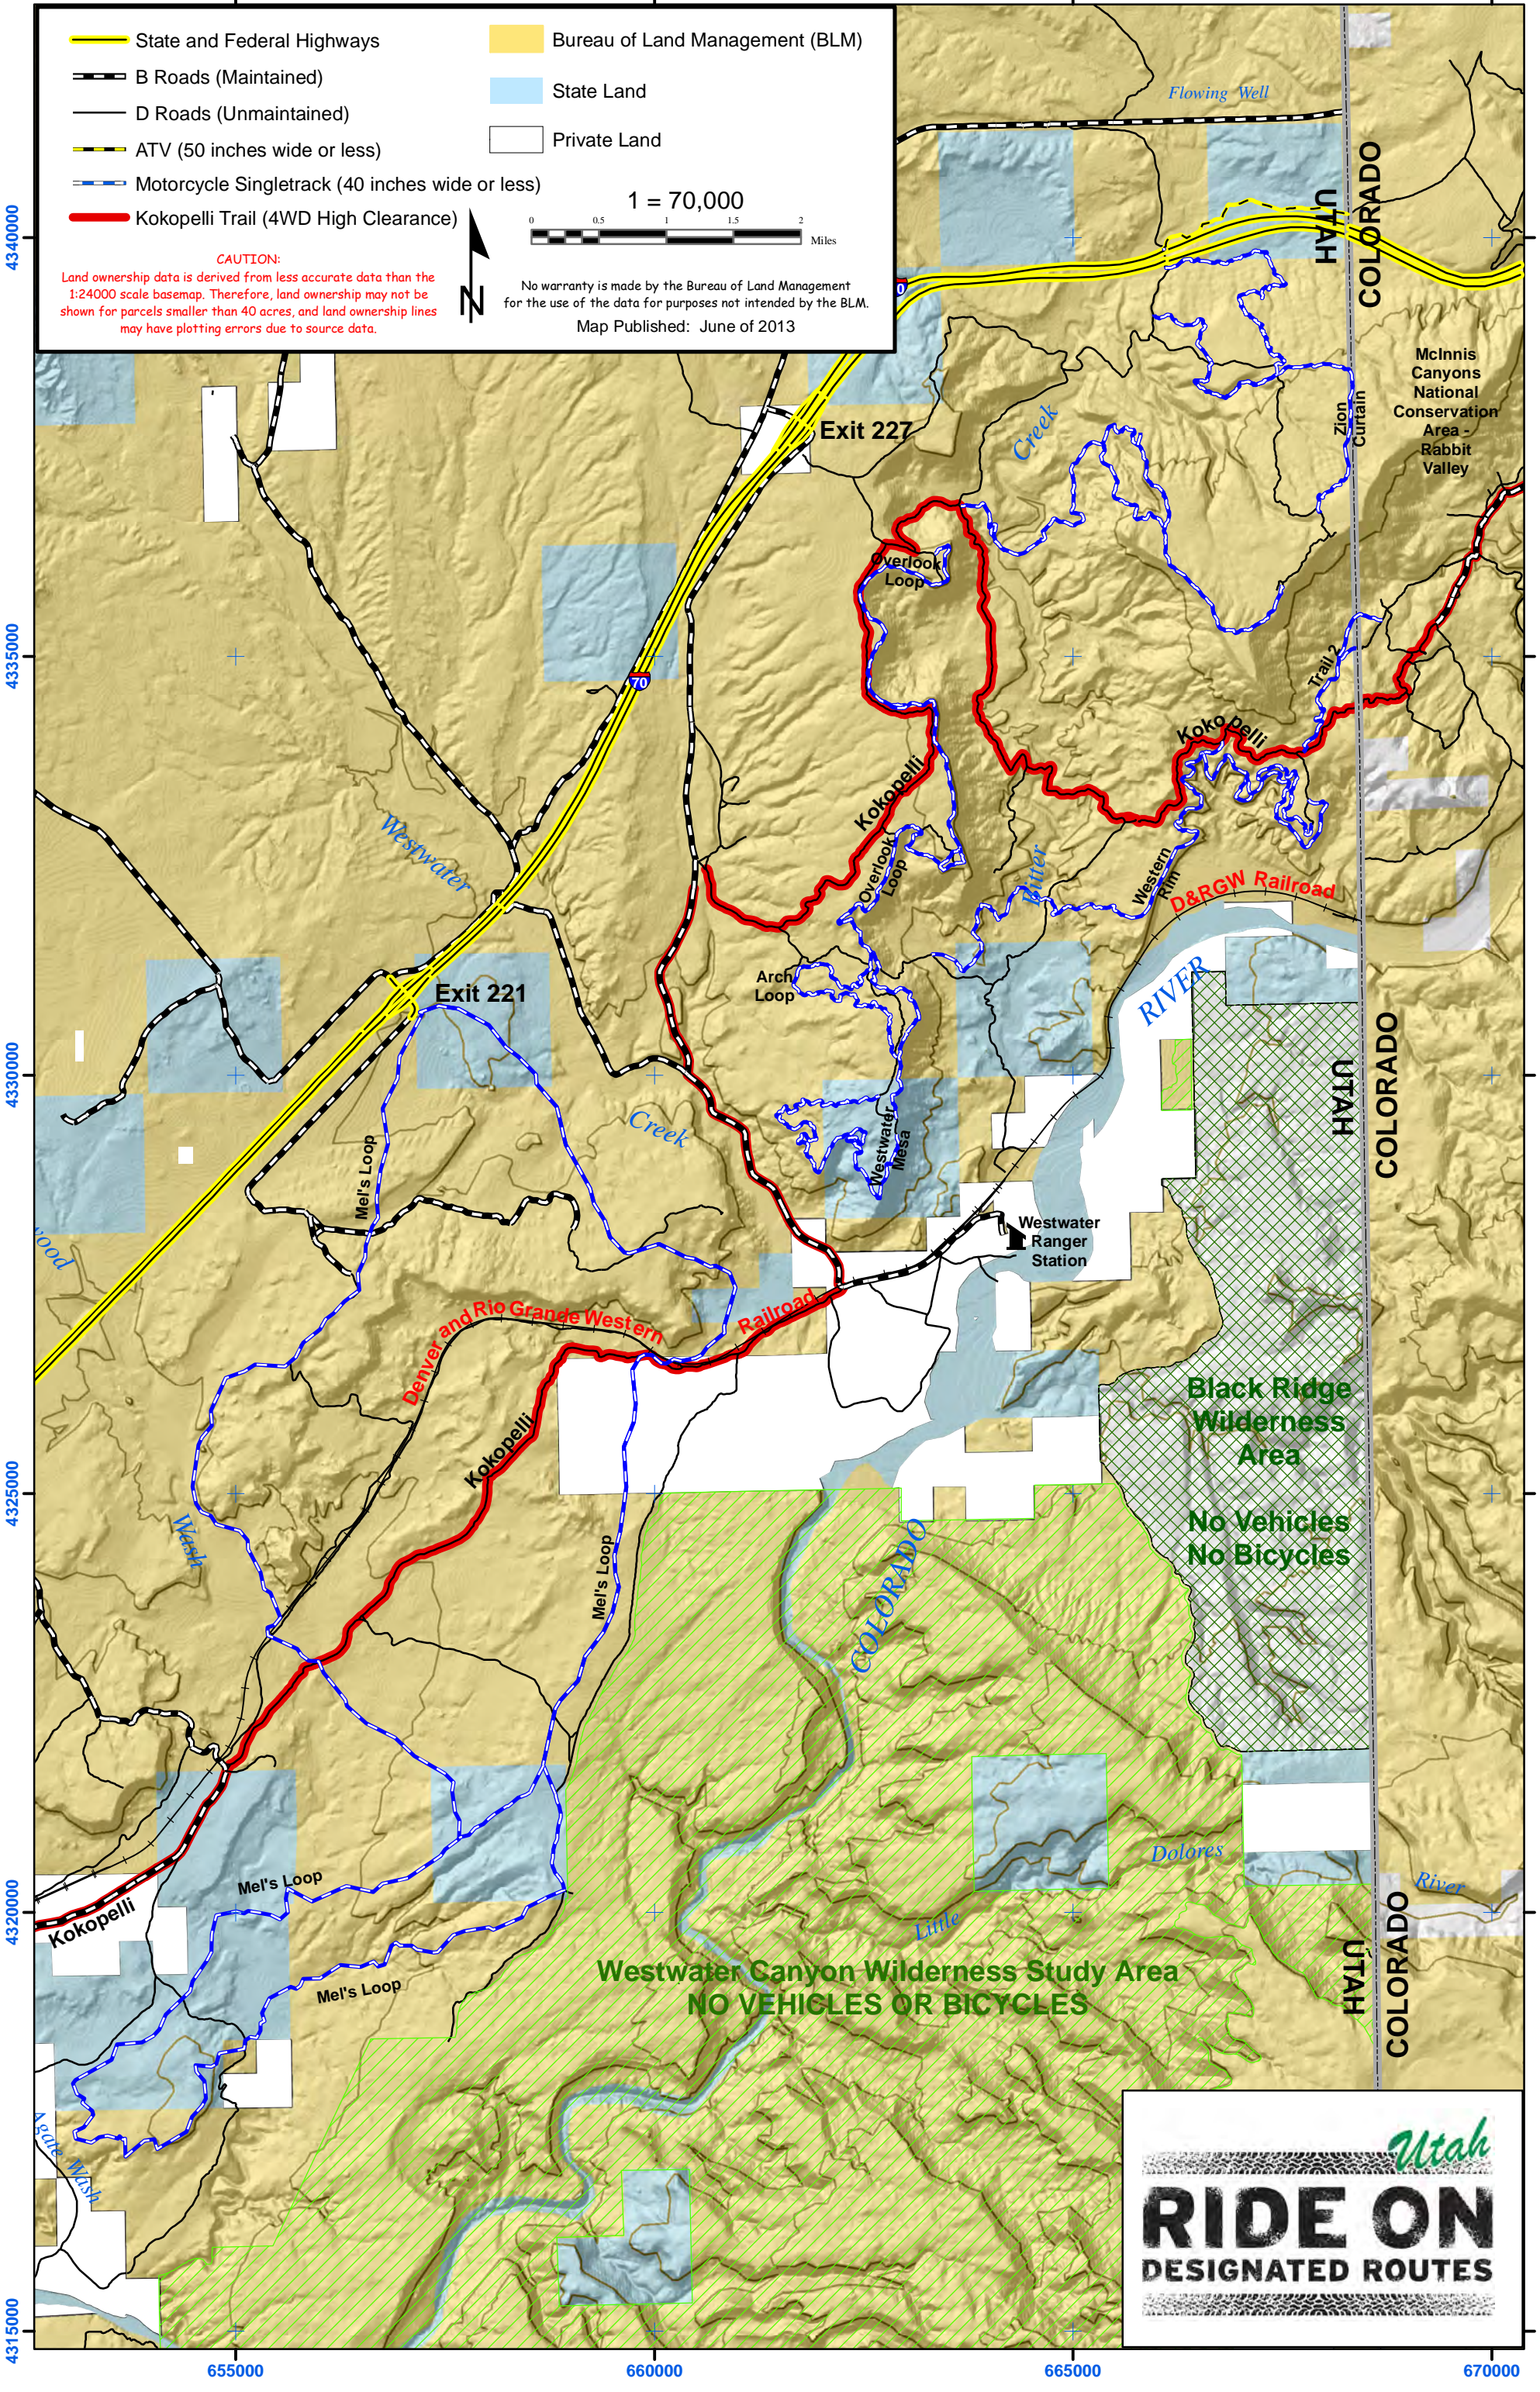

Utah Rims Designated Route Map

Utah
RIDE ON
DESIGNATED ROUTES