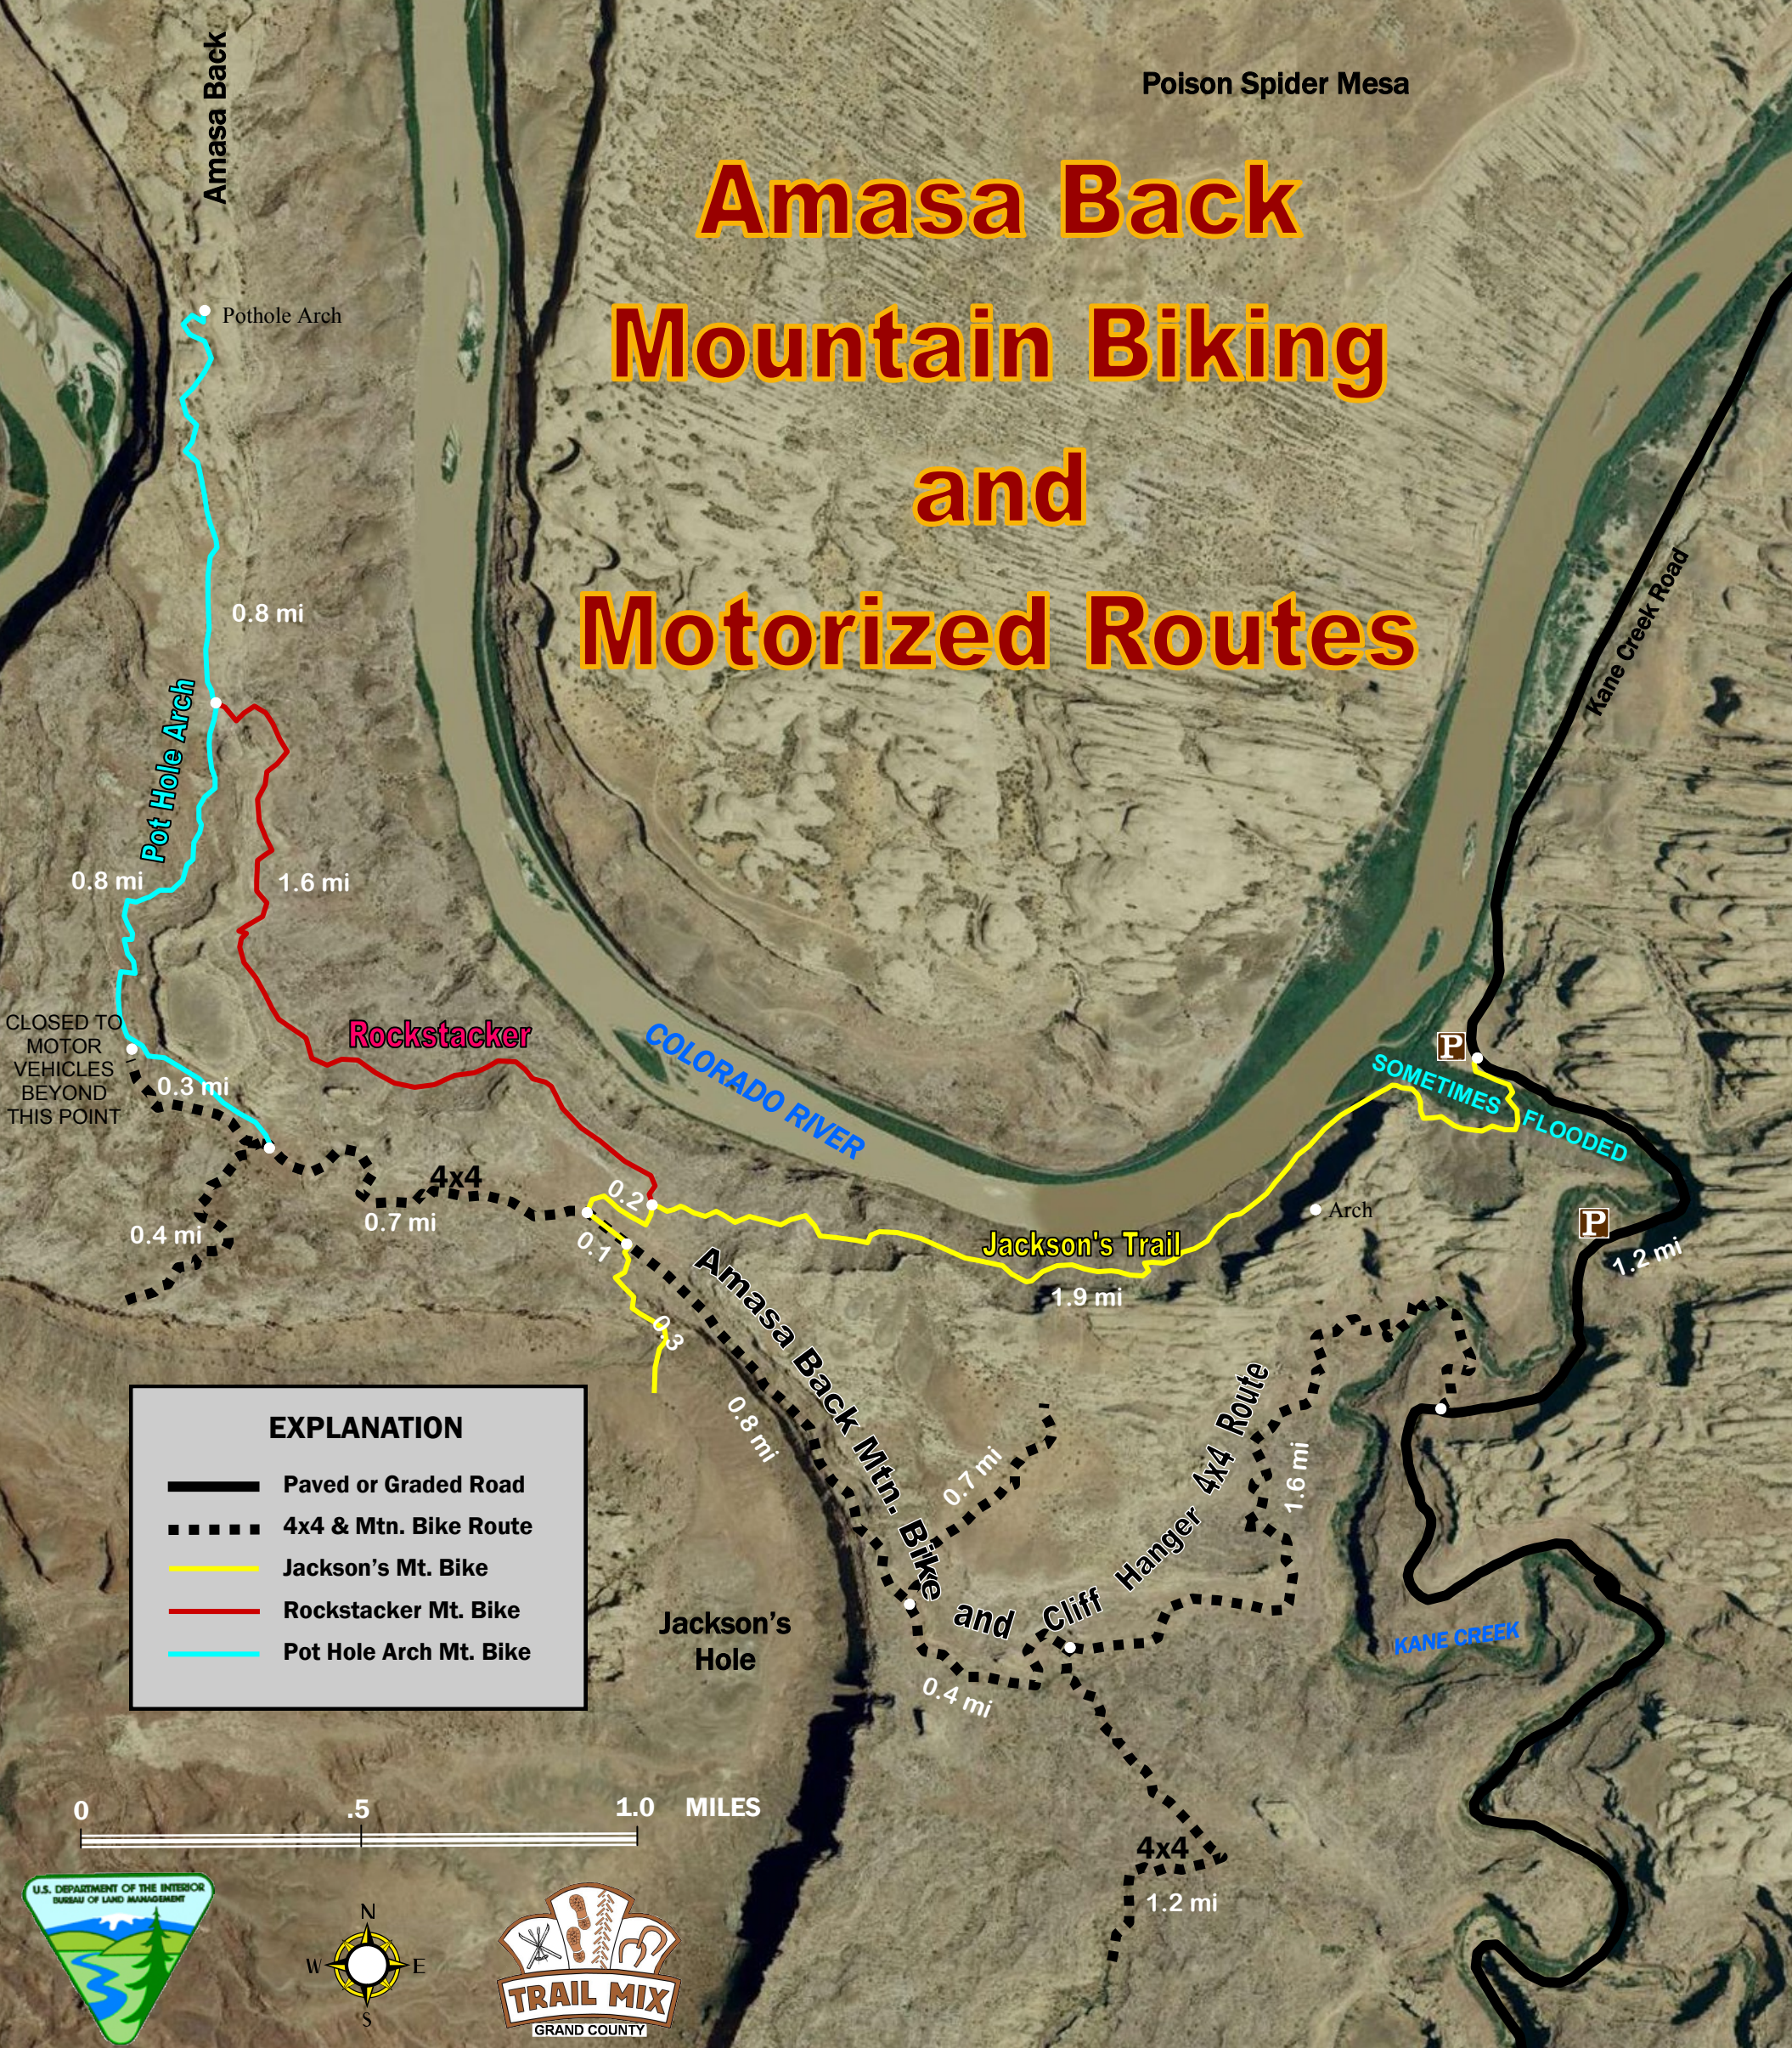

Amasa Back Mountain Biking and Motorized Routes

EXPLANATION

-  Paved or Graded Road
-  4x4 & Mtn. Bike Route
-  Jackson's Mt. Bike
-  Rockstacker Mt. Bike
-  Pot Hole Arch Mt. Bike

0 .5 1.0 MILES